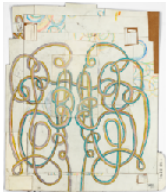

www.wsjgallery.com
Tel: 020 7221 5265

14. Generator, 2020, enamel paint and varnish on wood, 30 x 19cm £ 1,800

15. Knot, 2020, pencil and coloured pencil on card, 43 x 52cm SOLD

16. Tangled pathway, 2020, pencil and coloured pencil on card, 27 x 31.5cm £ 1,300