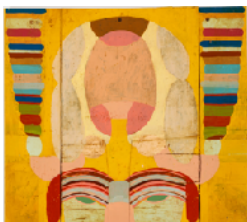

£ 2,900

5. The body dreams its head, 2020, enamel paint and varnish on wood, 44 x 48.8cm

£ 2,900

6. Alembic, 2020, enamel paint and varnish on wood, 40.8 x 43cm

£ 2,800

Antonym

October 11th - November 11th 2020