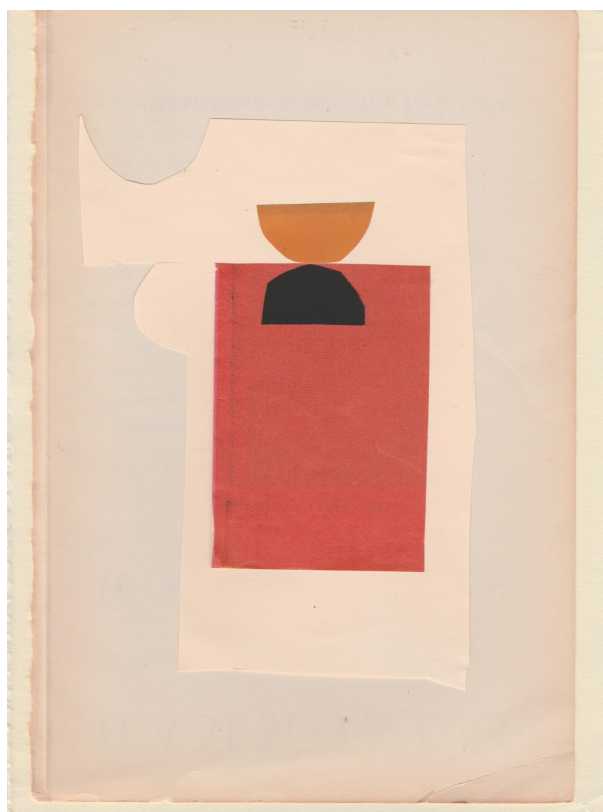

Archie and Mehitabel

SOLD

REF:- 3680

Artists : Ben McLaughlin

Height: 24.5 cm (9 3/4")

Width: 18 cm (7")

Short Description

collage, 2019