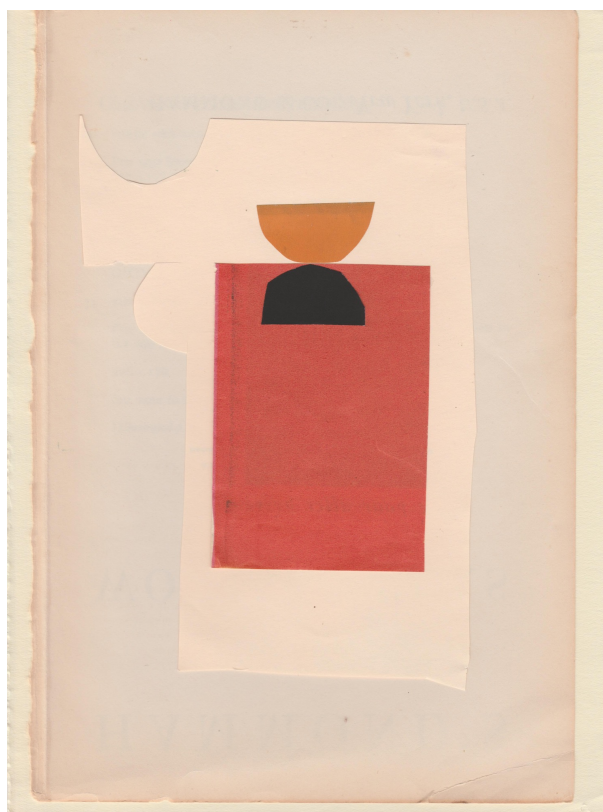

## Archie and Mehitabel

**SOLD**

REF:- 3680

Artists : Ben McLaughlin

Height: 24.5 cm (9 3/4")

Width: 18 cm (7")

---

---